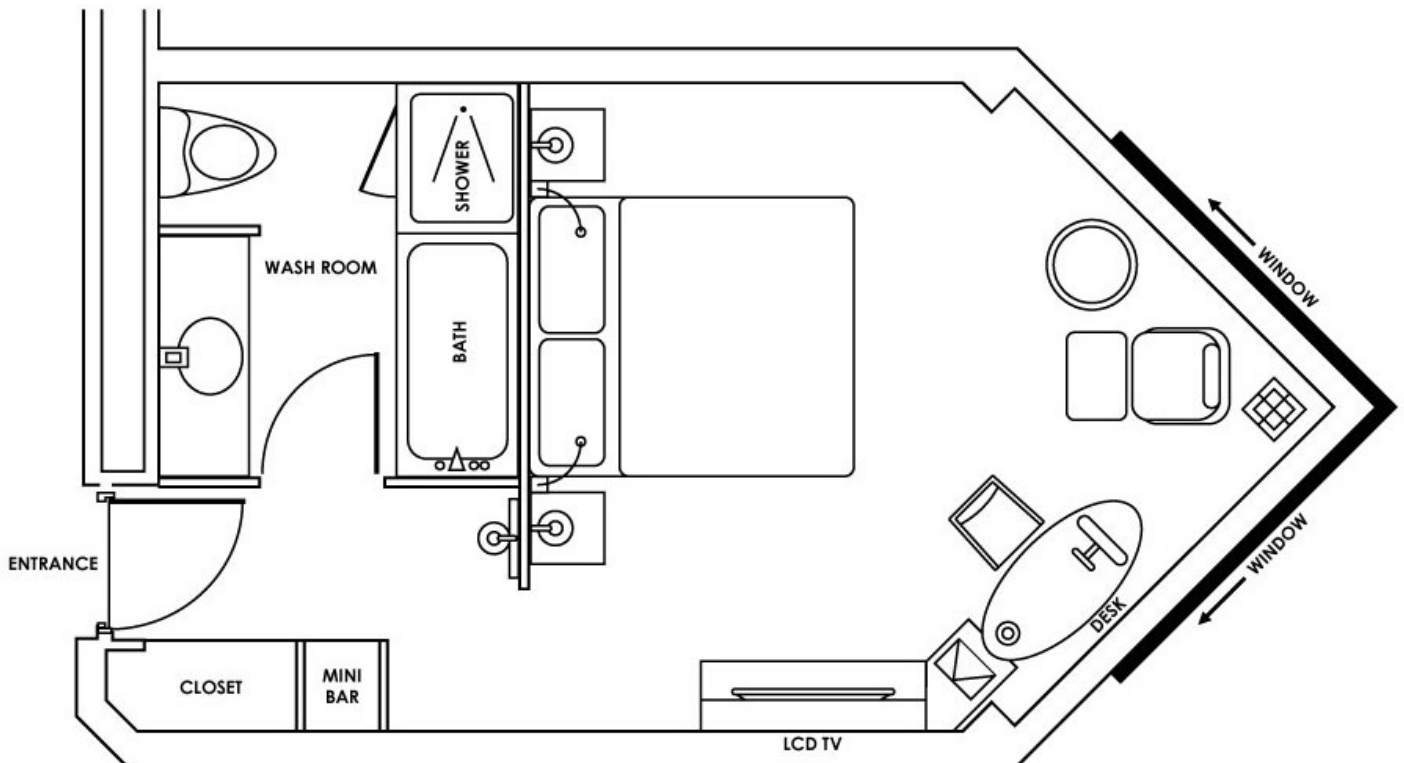

Guest Room with two Double Beds 双床客房

Total area: 37 sq m
总面积: 37平方米

JW Marriott Hotel Hong Kong

Pacific Place, 88 Queensway, Hong Kong

Tel: (852) 2810 8366 Fax: (852) 2845 0737

Email: jwmarriott.hk@marriott-hotels.com

Website: jwmarriott-hongkong.com

Guest Room with King-size Bed 大床客房

Total area: 33 sq m
总面积: 33平方米

JW Executive Suite
JW 行政套房

Total area: 65 sq m
总面积: 65平方米

JW Marriott Hotel Hong Kong

Pacific Place, 88 Queensway, Hong Kong