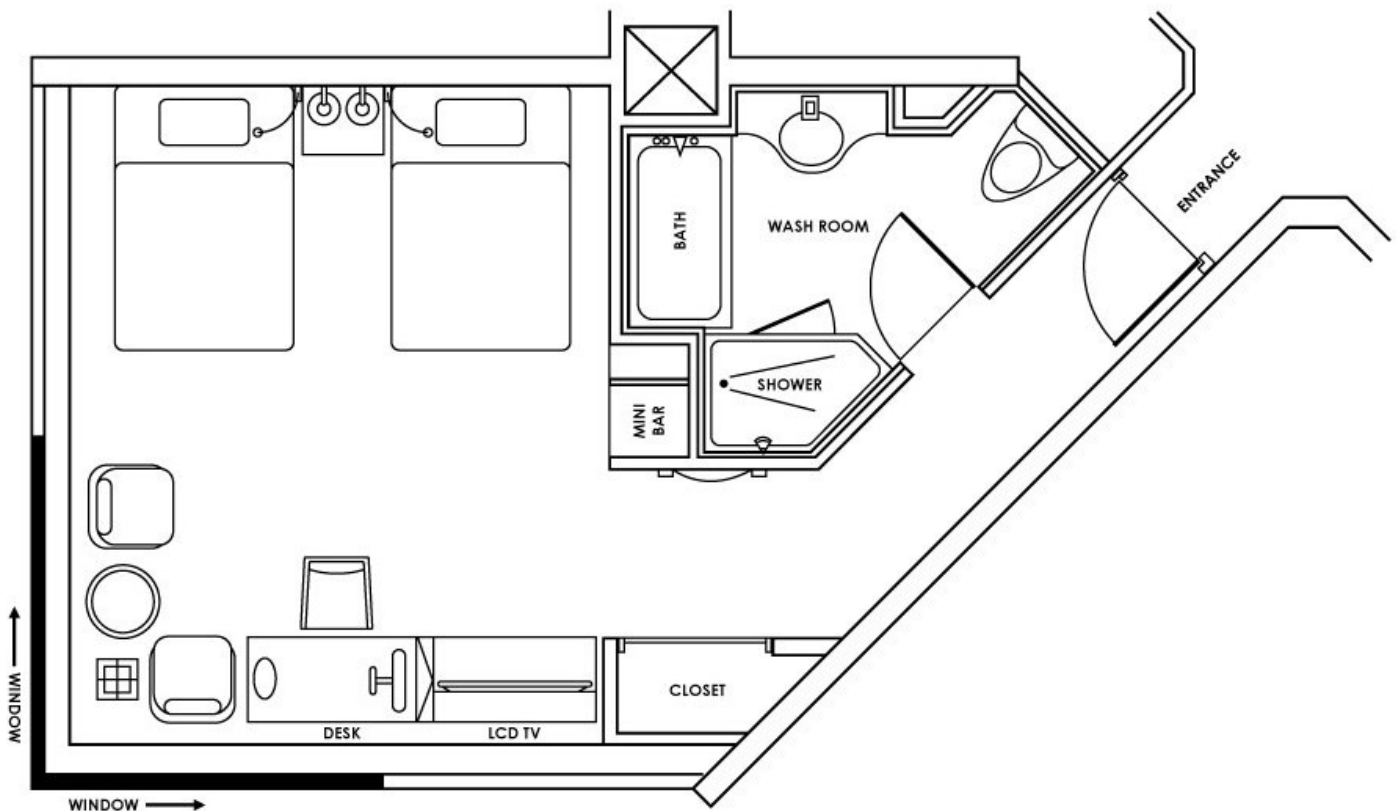

Guest Room with two Double Beds 双床客房

Total area: 37 sq m
总面积: 37平方米

JW Marriott Hotel Hong Kong

Pacific Place, 88 Queensway, Hong Kong

Tel: (852) 2810 8366 Fax: (852) 2845 0737

Email: jwmarriott.hk@marriott-hotels.com

Website: jwmarriott-hongkong.com

Guest Room with King-size Bed 大床客房

Total area: 33 sq m
总面积: 33平方米

JW Executive Suite
JW 行政套房

Total area: 65 sq m
总面积: 65平方米

JW Marriott Hotel Hong Kong

Pacific Place, 88 Queensway, Hong Kong