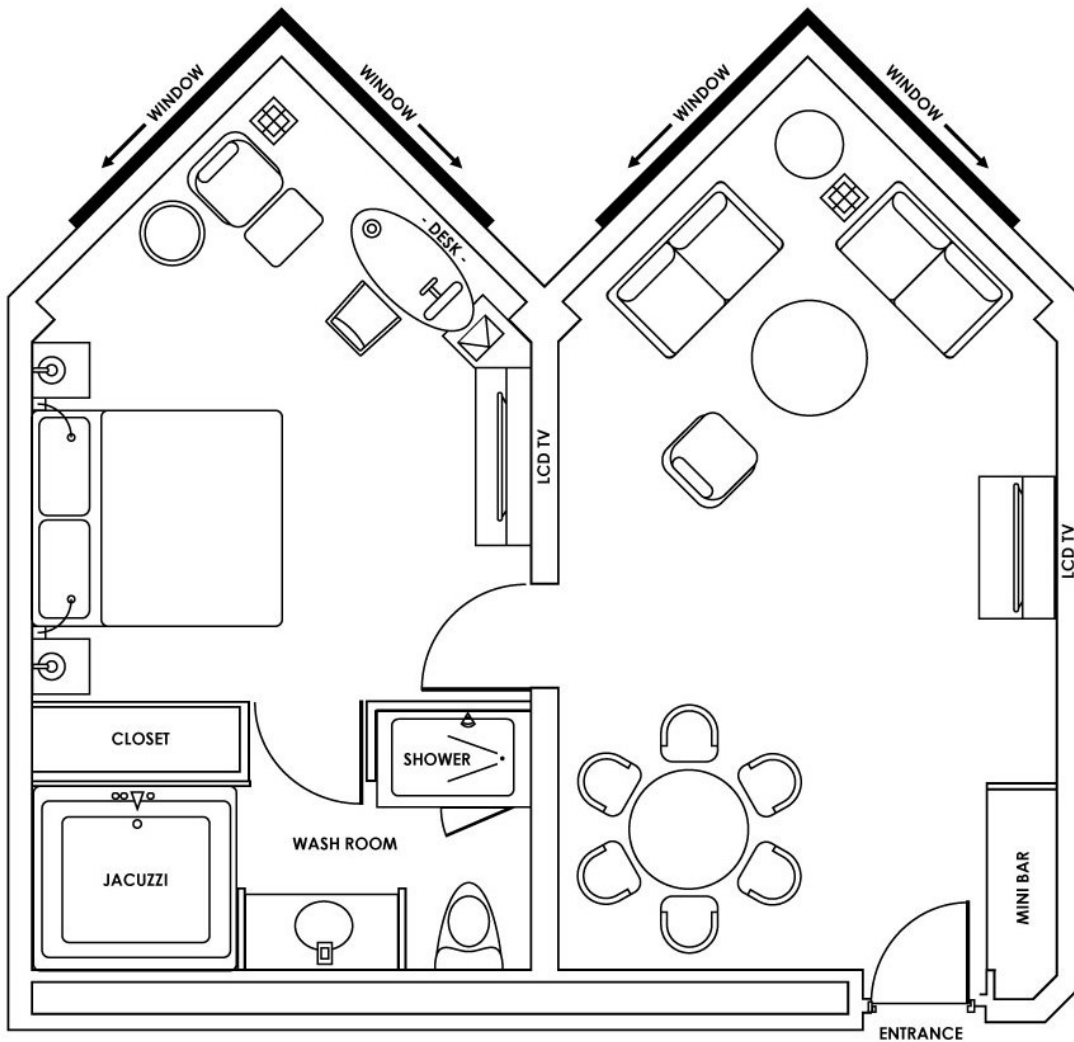

Guest Room with two Double Beds 双床客房

Total area: 37 sq m
总面积: 37平方米

JW Marriott Hotel Hong Kong

Pacific Place, 88 Queensway, Hong Kong

Tel: (852) 2810 8366 Fax: (852) 2845 0737

Email: jwmarriott.hk@marriott-hotels.com

Website: jwmarriott-hongkong.com

Guest Room with King-size Bed 大床客房

Total area: 33 sq m
总面积: 33平方米

JW Executive Suite
JW 行政套房

Total area: 65 sq m
总面积: 65平方米

JW Marriott Hotel Hong Kong

Pacific Place, 88 Queensway, Hong Kong