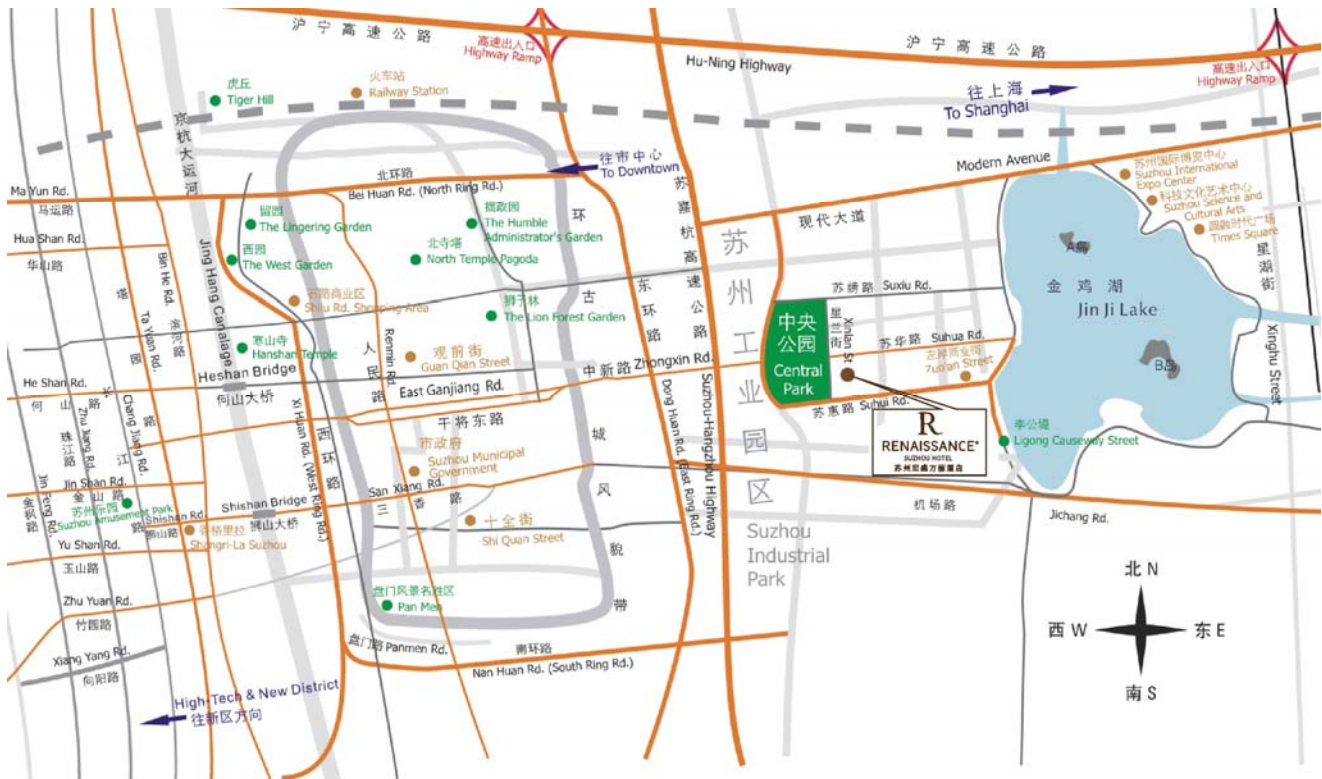

R
RENAISSANCE®
SUZHOU HOTEL
苏州尼盛万丽酒店

Renaissance Suzhou Hotel
229 Su Hua Road,
Suzhou Industrial Park,
Jiangsu 215021, China
Phone: (86 512) 6761 8888

www.RenaissanceSuzhou.com

苏州尼盛万丽酒店
中国江苏省苏州工业园区苏华路 229 号
邮编: 215 021
电话: (86 512) 6761 8888

cn.RenaissanceSuzhou.com