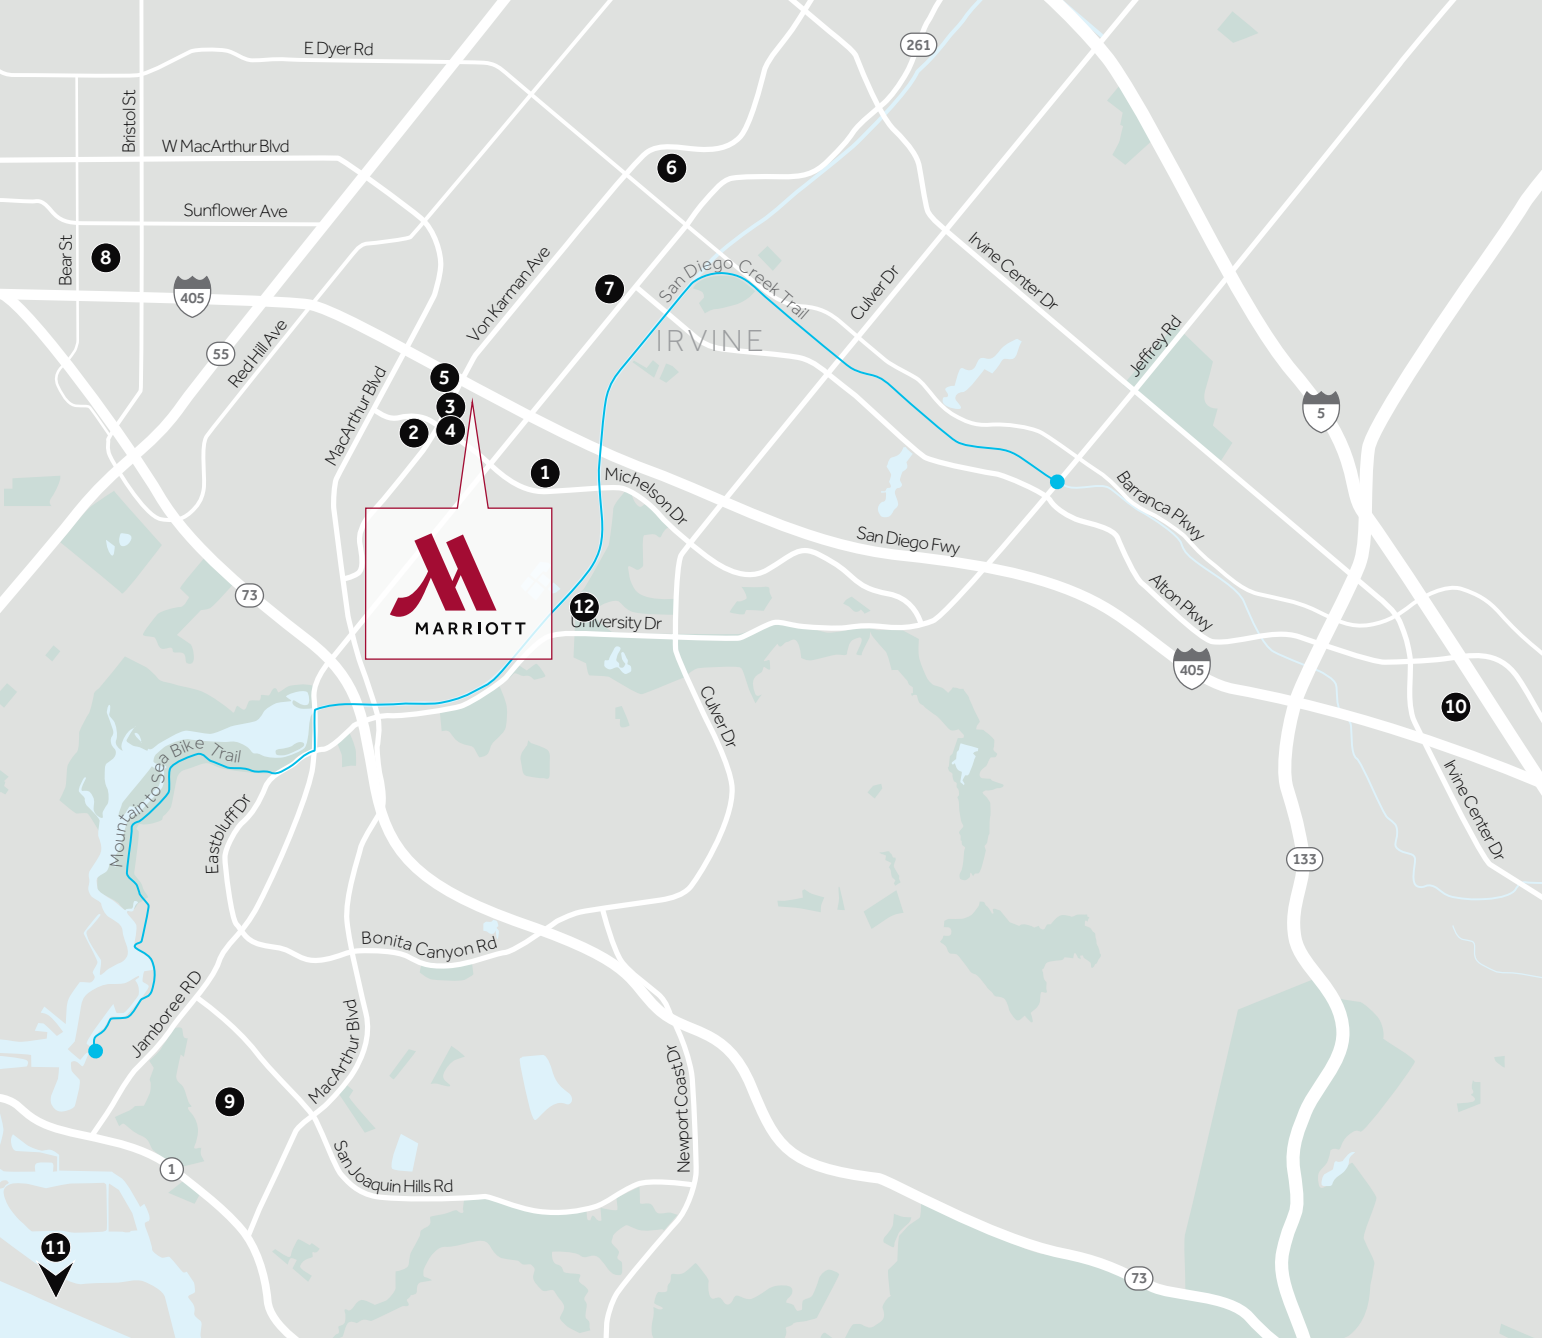

BEACHES

- 12** Santa Monica Beach
- 13** Venice Beach
- 14** Huntington Beach
- 15** Newport Beach
- 16** Balboa Island
- 17** Laguna Beach

ATTRACTIONS

- 18** Aquarium of the Pacific
- 19** The Queen Mary
- 20** Segerstrom Center for the Arts

IRVINE MARRIOTT

18000 Von Karman Avenue, Irvine, CA 92612

949.553.0100 IrvineMarriott.com

[IrvineMarriott](https://www.facebook.com/IrvineMarriott)

DISCOVER LOCAL DINING, SHOPPING AND OUTDOOR ACTIVITIES

DINING

- 1 Park Place
Houston's, American Fare
Puesto, Mexican Cuisine
Lemonade, Cali Fresh & Healthy
Ruth's Chris Steak House
North Italia
- 2 Trade Food Hall, Local Eateries
- 3 TEN Sushi + Cocktail Bar
- 4 Bosscat Kitchen & Libations
- 5 Il Fornaio, Cucina Italiana
- 6 The District
Ra Sushi
Bar Louie
The Halal Guys
In-N-Out
Lucille's Smokehouse Bar-B-Que
- 7 Diamond Jamboree,
Irvine's Asian Dining Destination

SHOPPING

- 8 South Coast Plaza
- 9 Fashion Island
- 10 Irvine Spectrum

OUTDOOR ACTIVITIES

- 11 Irvine Ranch Natural Landmark
- 12 San Joaquin Wildlife Marsh
& Sanctuary

 Mountains to Sea Trail

Explore the city by electric bike, available for rental at our hotel. Locations are approximate.